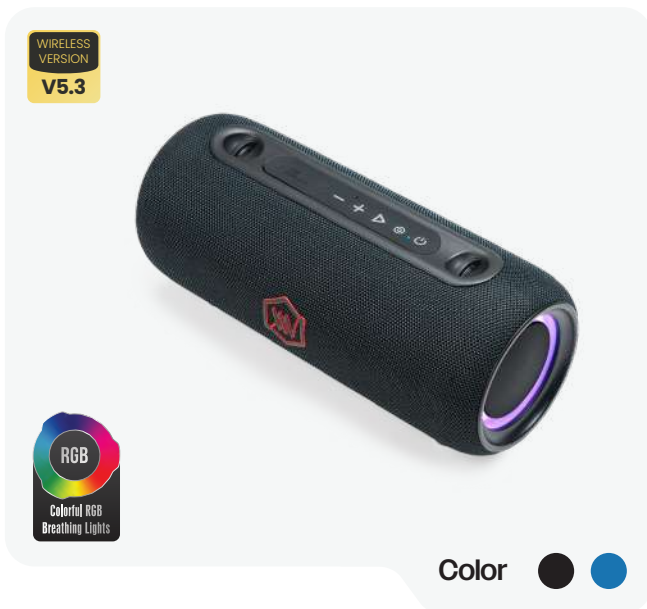

AW-IKON 12

Portable adventure speaker

RMS Power	20W
Peak Power	40W
Drivers	2 x 2.75" (70mm) Full-Range, Passive Radiator
Battery	4400 mAh (3.7V)
Music Playtime	9h (50%Volume)
Feature:	True Wireless Stereo (TWS), Vibrant RGB Lighting, IPX5 Water Resistant