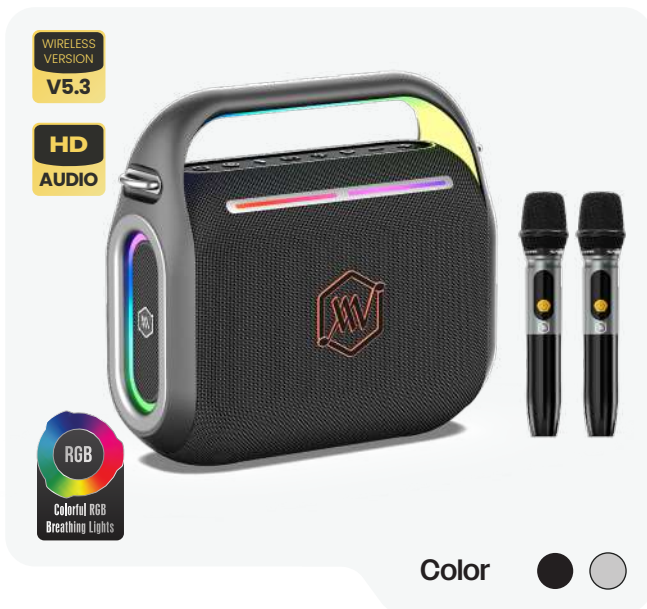

AW-SONIK 120

Portable party speaker

RMS Power	120W
Peak Power	150W
Drivers	2 x 3" (78mm) Woofer + 2 x 2.2" (57mm) Tweeter
Battery	12000 mAh (3.7V)
Music Playtime	~12h (50% Volume)

Feature: True Wireless Stereo (TWS), Advanced DSP Chip for Superior Sound Quality, Dynamic RGB Light Effects, Wireless Microphones Included